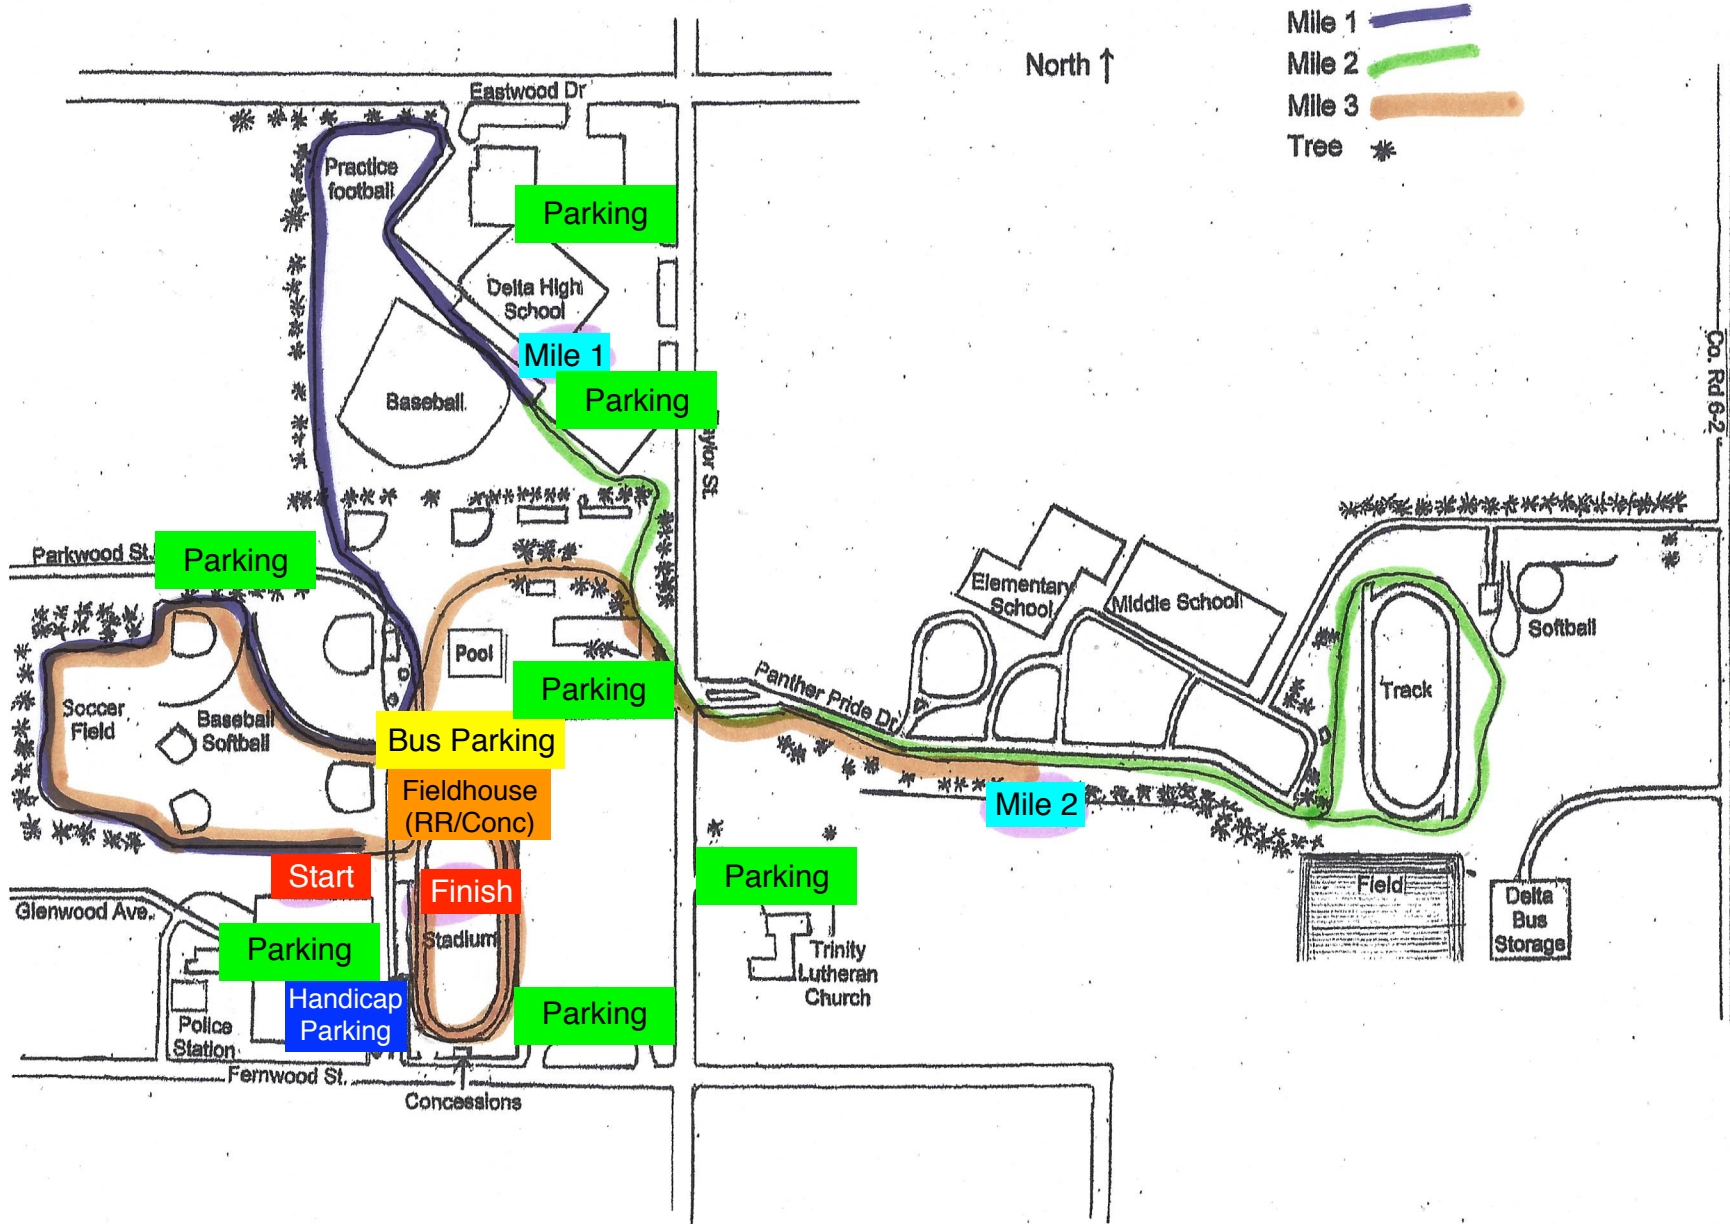

DELTA HIGH SCHOOL CROSS COUNTRY COURSE

- Mile 1
- Mile 2
- Mile 3
- Tree

North ↑

Co. Rd 62

Eastwood Dr

Parking

Delta High School

Mile 1

Parking

Baseball

Taylor St

Parkwood St

Parking

Pool

Parking

Bus Parking

Start

Finish

Parking

Trinity Lutheran Church

Parking

Handicap Parking

Parking

Field

Delta Bus Storage

Fernwood St

Concessions

Police Station